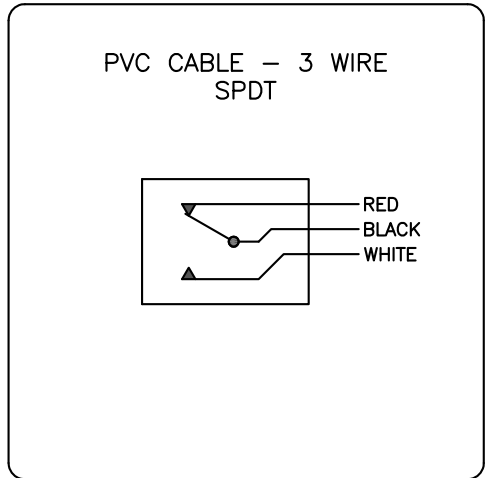

7FT243758-B4

GO™ Switch 70 Series STG

Model	4.625" probe length
Contact Form	SPDT, no indication
Sensing Range	0.090" end sensing
Outlet Position	Side entry, 1/2" NPT conduit
Enclosure Material	Stainless steel, 3000 PSI
Area Classification	UL General Purpose
Wiring Option	PVC Cable - 12ft
Custom Field	