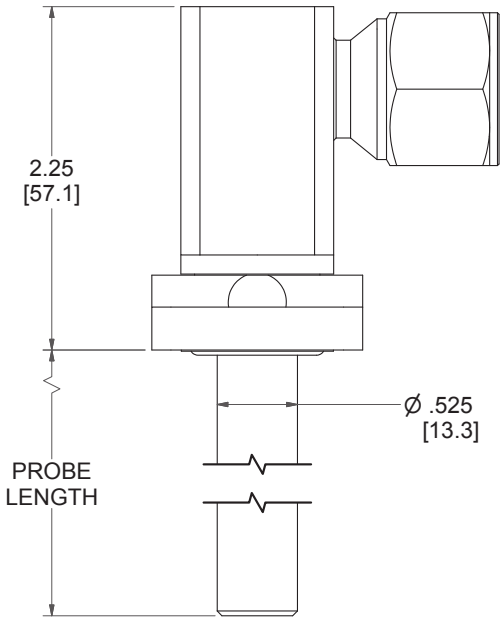

7FS823758-B3

GO™ Switch 70 Series STG

Model	4.55" probe length
Contact Form	SPST, form A, bi-color LED indication
Sensing Range	0.090" end sensing
Outlet Position	Side entry, 1/2" NPT conduit
Enclosure Material	Stainless steel, 3000 PSI
Area Classification	UL General Purpose
Wiring Option	PVC Cable - 6ft
Custom Field	