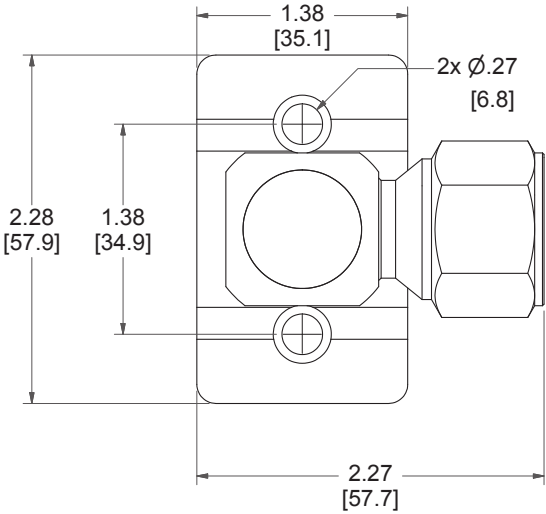

7FS823758-B3

GO™ Switch 70 Series STG

Model	4.55" probe length
Contact Form	SPST, form A, bi-color LED indication
Sensing Range	0.090" end sensing
Outlet Position	Side entry, 1/2" NPT conduit
Enclosure Material	Stainless steel, 3000 PSI
Area Classification	UL General Purpose
Wiring Option	PVC Cable - 6ft
Custom Field	