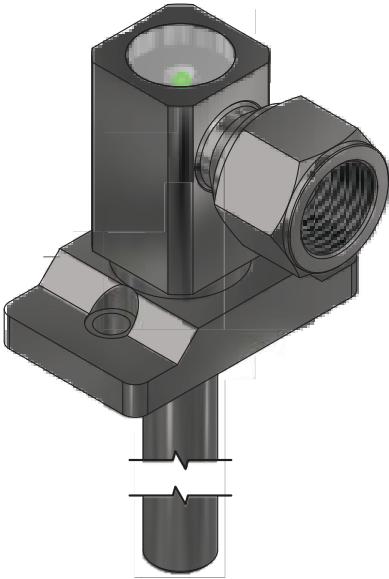

7FS823758-B3

GO™ Switch 70 Series STG

Model	4.55" probe length
Contact Form	SPST, form A, bi-color LED indication
Sensing Range	0.090" end sensing
Outlet Position	Side entry, 1/2" NPT conduit
Enclosure Material	Stainless steel, 3000 PSI
Area Classification	UL General Purpose
Wiring Option	PVC Cable - 6ft
Custom Field	