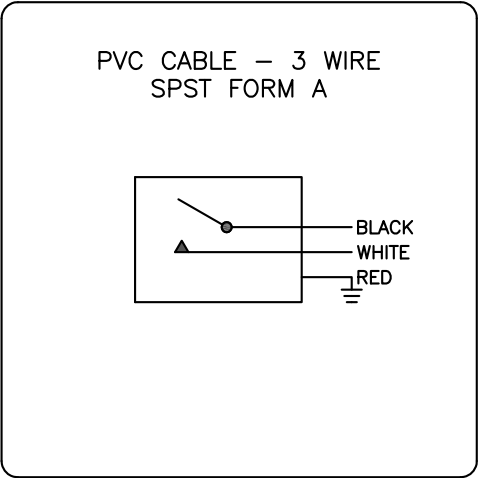

7FS823758-B3

GO™ Switch 70 Series STG

Model	4.55" probe length
Contact Form	SPST, form A, bi-color LED indication
Sensing Range	0.090" end sensing
Outlet Position	Side entry, 1/2" NPT conduit
Enclosure Material	Stainless steel, 3000 PSI
Area Classification	UL General Purpose
Wiring Option	PVC Cable - 6ft
Custom Field	