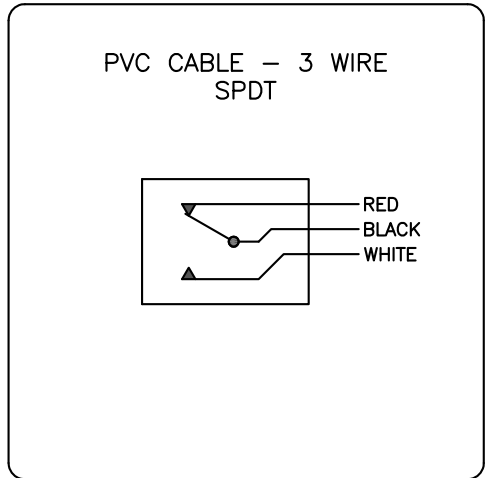

7FJ243758-B3

GO™ Switch 70 Series STG

Model	2.825" probe length
Contact Form	SPDT, no indication
Sensing Range	0.090" end sensing
Outlet Position	Side entry, 1/2" NPT conduit
Enclosure Material	Stainless steel, 3000 PSI
Area Classification	UL General Purpose
Wiring Option	PVC Cable - 6ft
Custom Field	

Type 4X
 0°C ≤ Ta ≤ 40°C
 Conduit: 1/2 NPT
 0.5A @ 125VDC
 RATED 3,000 PSI
 PROBE 2.825" (71.76mm)

Electrol www.electrosupply.com
sales@electrosupply.com
 1-800-663-6576