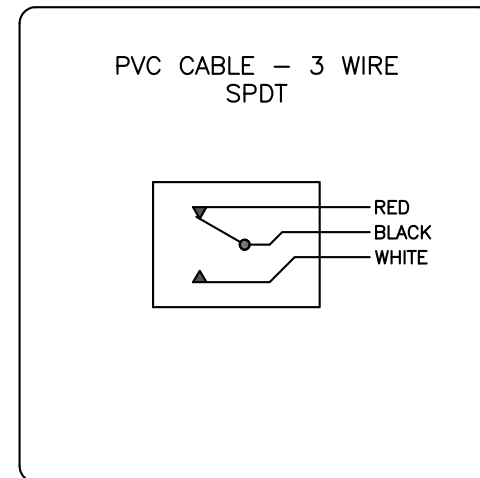

7FF943758-B4

GO™ Switch 70 Series STG

Model	2.325" probe length
Contact Form	SPDT, no indication
Sensing Range	0.090" end sensing
Outlet Position	Side entry, 1/2" NPT conduit
Enclosure Material	Stainless steel, 3000 PSI
Area Classification	UL General Purpose
Wiring Option	PVC Cable - 12ft
Custom Field	