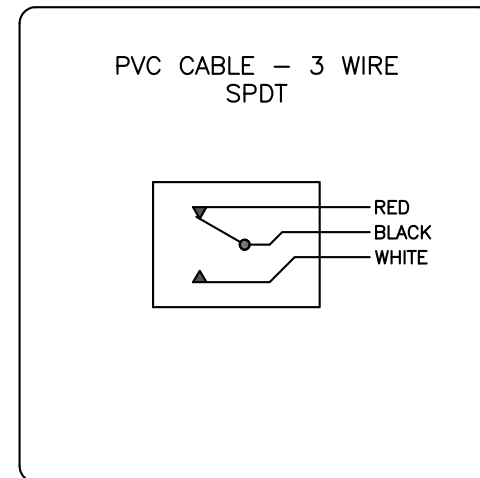

7FF743758-B4

GO™ Switch 70 Series STG

Model	2.275" probe length
Contact Form	SPDT, no indication
Sensing Range	0.090" end sensing
Outlet Position	Side entry, 1/2" NPT conduit
Enclosure Material	Stainless steel, 3000 PSI
Area Classification	UL General Purpose
Wiring Option	PVC Cable - 12ft
Custom Field	

Type 4X
 0°C ≤ Ta ≤ 40°C
 Conduit: 1/2 NPT
 0.5A @ 125VDC
 RATED 3,000 PSI
 PROBE 2.275" (57.79mm)

www.electrosupply.com
 sales@electrosupply.com
 1-800-663-6576