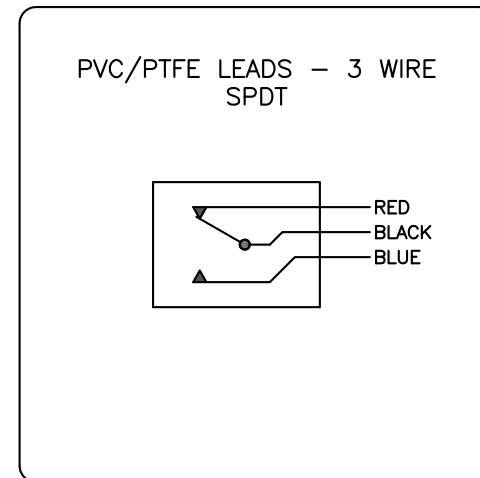

7FE443258-A3

GO™ Switch 70 Series STG

Model	1.975" probe length
Contact Form	SPDT, no indication
Sensing Range	0.090" end sensing
Outlet Position	Side entry, no conduit hub
Enclosure Material	Stainless steel, 3000 PSI
Area Classification	UL General Purpose
Wiring Option	PVC Lead Wires - 6ft
Custom Field	