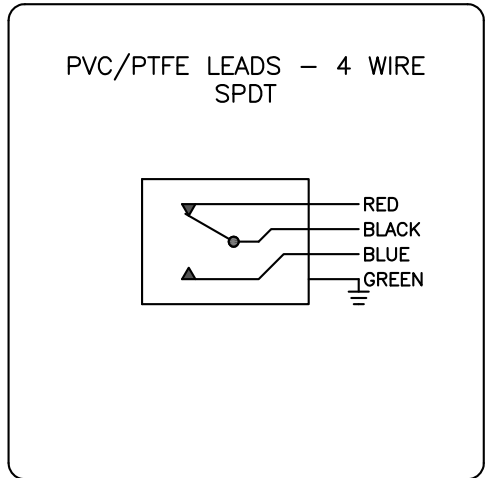

7FC743757-A2

GO™ Switch 70 Series STG

Model	1.600" probe length
Contact Form	SPDT, no indication
Sensing Range	0.090" end sensing
Outlet Position	Side entry, 1/2" NPT conduit
Enclosure Material	Stainless steel, 3000 PSI
Area Classification	cUL General Purpose
Wiring Option	PVC Lead Wires - 3ft
Custom Field	