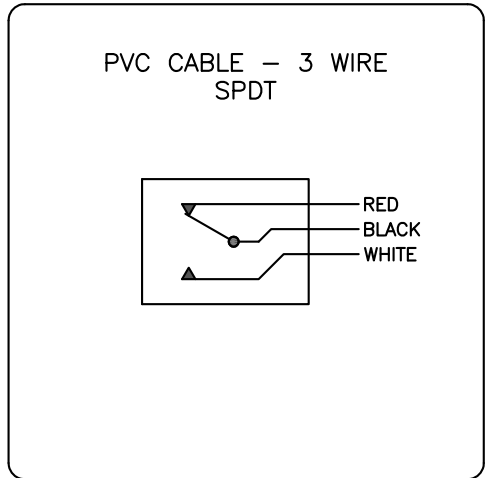

7FB743758-B4

GO™ Switch 70 Series STG

Model	1.375" probe length
Contact Form	SPDT, no indication
Sensing Range	0.090" end sensing
Outlet Position	Side entry, 1/2" NPT conduit
Enclosure Material	Stainless steel, 3000 PSI
Area Classification	UL General Purpose
Wiring Option	PVC Cable - 12ft
Custom Field	

Type 4X
 0°C ≤ Ta ≤ 40°C
 Conduit: 1/2 NPT
 0.5A @ 125VDC
 RATED 3,000 PSI
 PROBE 1.375" (34.93mm)

Electrol www.electrosupply.com
sales@electrosupply.com
 1-800-663-6576