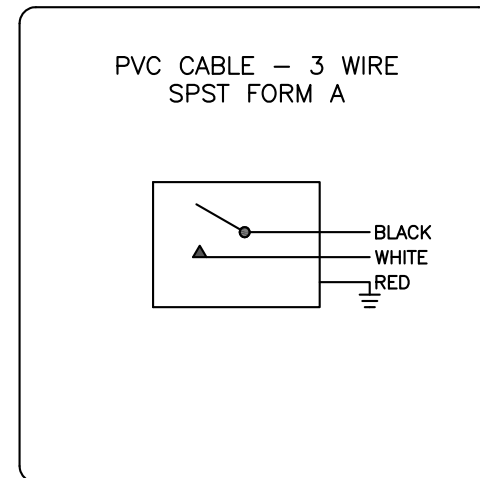

7FA973758-B4

GO™ Switch 70 Series STG

Model	1.200" probe length
Contact Form	SPST, form A, no indication
Sensing Range	0.090" end sensing
Outlet Position	Side entry, 1/2" NPT conduit
Enclosure Material	Stainless steel, 3000 PSI
Area Classification	UL General Purpose
Wiring Option	PVC Cable - 12ft
Custom Field	