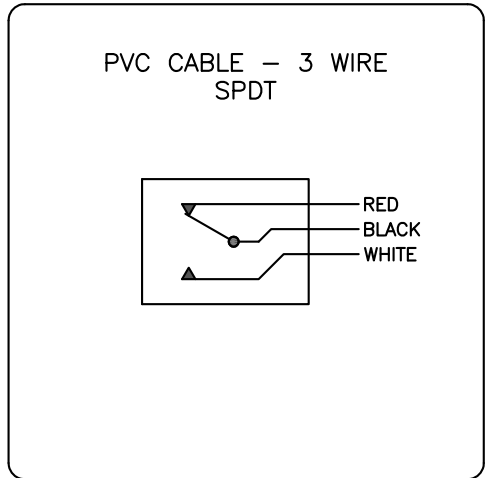

7FA943758-B3

GO™ Switch 70 Series STG

Model	1.200" probe length
Contact Form	SPDT, no indication
Sensing Range	0.090" end sensing
Outlet Position	Side entry, 1/2" NPT conduit
Enclosure Material	Stainless steel, 3000 PSI
Area Classification	UL General Purpose
Wiring Option	PVC Cable - 6ft
Custom Field	

Type 4X
 0°C ≤ Ta ≤ 40°C
 Conduit: 1/2 NPT
 0.5A @ 125VDC
 RATED 3,000 PSI
 PROBE 1.200" (30.48mm)

Electrol www.electrosupply.com
sales@electrosupply.com
 1-800-663-6576