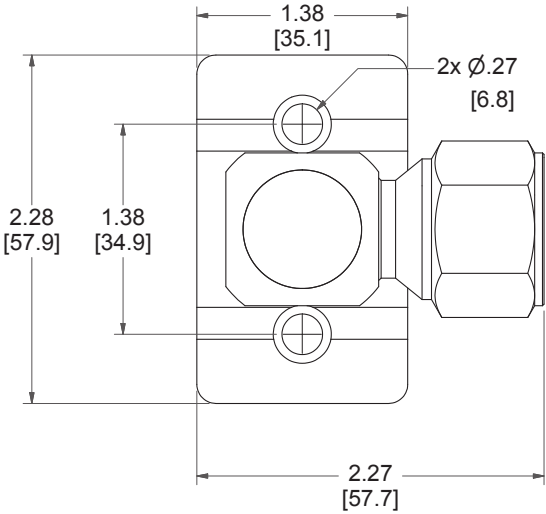

7FA923758-B4

GO™ Switch 70 Series STG

| | |
|---------------------|---------------------------------------|
| Model | 1.200" probe length |
| Contact Form | SPST, form A, bi-color LED indication |
| Sensing Range | 0.090" end sensing |
| Outlet Position | Side entry, 1/2" NPT conduit |
| Enclosure Material | Stainless steel, 3000 PSI |
| Area Classification | UL General Purpose |
| Wiring Option | PVC Cable - 12ft |
| Custom Field | |