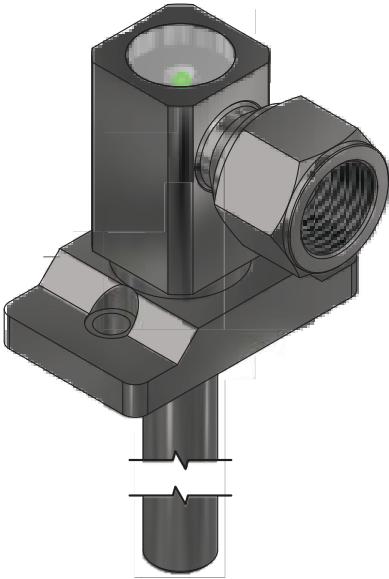

7FA923758-B4

GO™ Switch 70 Series STG

| | |
|---------------------|---------------------------------------|
| Model | 1.200" probe length |
| Contact Form | SPST, form A, bi-color LED indication |
| Sensing Range | 0.090" end sensing |
| Outlet Position | Side entry, 1/2" NPT conduit |
| Enclosure Material | Stainless steel, 3000 PSI |
| Area Classification | UL General Purpose |
| Wiring Option | PVC Cable - 12ft |
| Custom Field | |