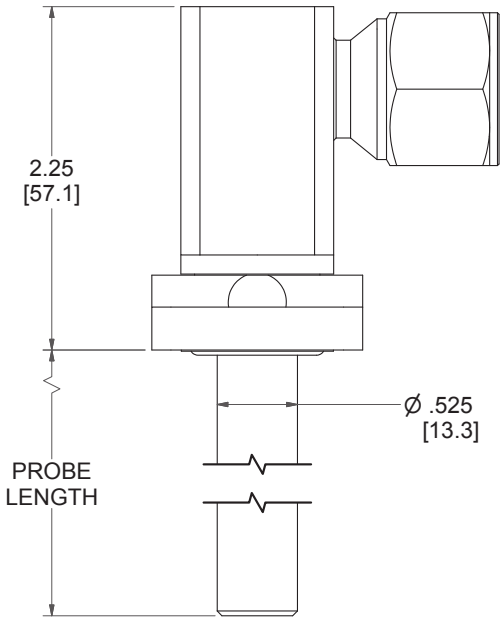

7FA923758-B4

GO™ Switch 70 Series STG

| | |
|---------------------|---------------------------------------|
| Model | 1.200" probe length |
| Contact Form | SPST, form A, bi-color LED indication |
| Sensing Range | 0.090" end sensing |
| Outlet Position | Side entry, 1/2" NPT conduit |
| Enclosure Material | Stainless steel, 3000 PSI |
| Area Classification | UL General Purpose |
| Wiring Option | PVC Cable - 12ft |
| Custom Field | |