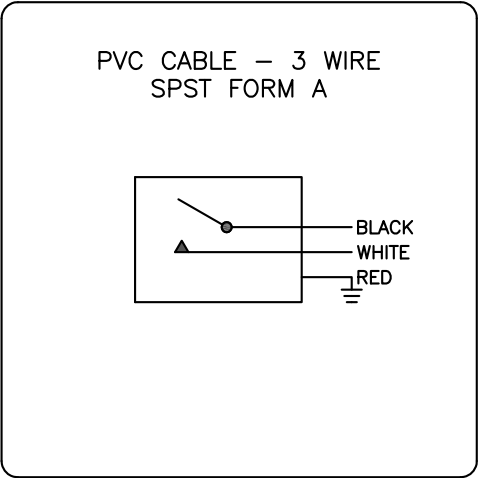

7FA923758-B4

GO™ Switch 70 Series STG

| | |
|---------------------|---------------------------------------|
| Model | 1.200" probe length |
| Contact Form | SPST, form A, bi-color LED indication |
| Sensing Range | 0.090" end sensing |
| Outlet Position | Side entry, 1/2" NPT conduit |
| Enclosure Material | Stainless steel, 3000 PSI |
| Area Classification | UL General Purpose |
| Wiring Option | PVC Cable - 12ft |
| Custom Field | |