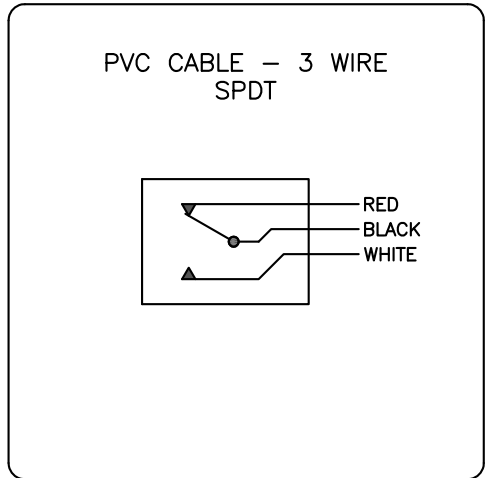

7FA843758-B2

GO™ Switch 70 Series STG

Model	1.175" probe length
Contact Form	SPDT, no indication
Sensing Range	0.090" end sensing
Outlet Position	Side entry, 1/2" NPT conduit
Enclosure Material	Stainless steel, 3000 PSI
Area Classification	UL General Purpose
Wiring Option	PVC Cable - 3ft
Custom Field	

Type 4X
 0°C ≤ Ta ≤ 40°C
 Conduit: 1/2 NPT
 0.5A @ 125VDC
 RATED 3,000 PSI
 PROBE 1.175" (29.85mm)

Electrol www.electrosupply.com
sales@electrosupply.com
 1-800-663-6576