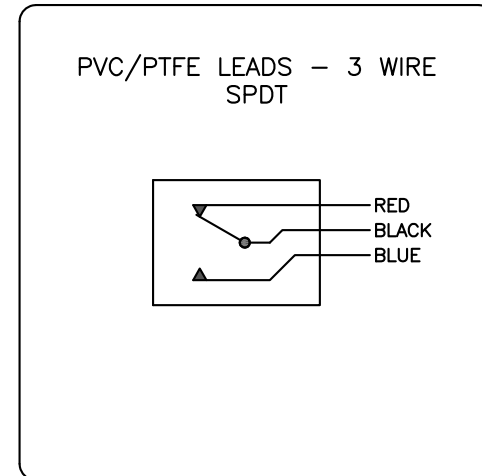

7FA743752-F3

GO™ Switch 70 Series STG

Model	1.150" probe length
Contact Form	SPDT, no indication
Sensing Range	0.090" end sensing
Outlet Position	Side entry, 1/2" NPT conduit
Enclosure Material	Stainless steel, 3000 PSI
Area Classification	HiTemp, 400F
Wiring Option	Teflon leads, 6ft
Custom Field	