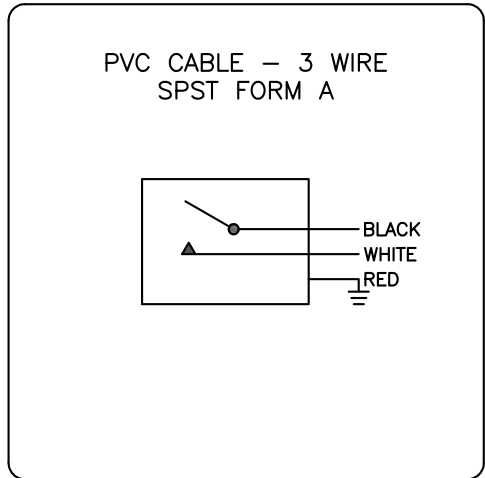

7FA673758-B4

GO™ Switch 70 Series STG

Model	1.125" probe length
Contact Form	SPST, form A, no indication
Sensing Range	0.090" end sensing
Outlet Position	Side entry, 1/2" NPT conduit
Enclosure Material	Stainless steel, 3000 PSI
Area Classification	UL General Purpose
Wiring Option	PVC Cable - 12ft
Custom Field	

Type 4X
 0°C ≤ Ta ≤ 40°C
 Conduit: 1/2 NPT
 0.5A @ 125VDC
 RATED 3,000 PSI
 PROBE 1.125" (28.58mm)

Electrol www.electrosupply.com
sales@electrosupply.com
 1-800-663-6576