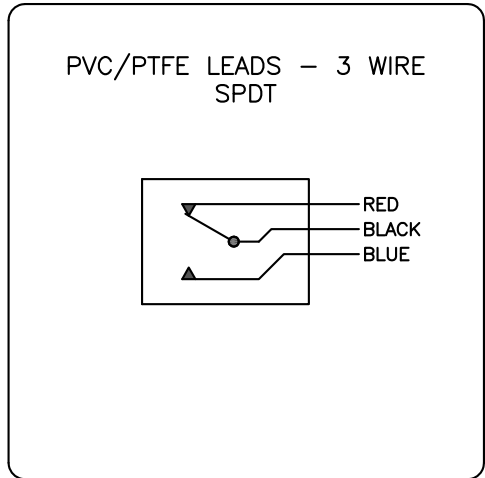

7E-43758-A2

GO™ Switch 70 Series STG

Model	2.062" probe length
Contact Form	SPDT, no indication
Sensing Range	0.090" end sensing
Outlet Position	Side entry, 1/2" NPT conduit
Enclosure Material	Stainless steel, 3000 PSI
Area Classification	UL General Purpose
Wiring Option	PVC Lead Wires - 3ft
Custom Field	