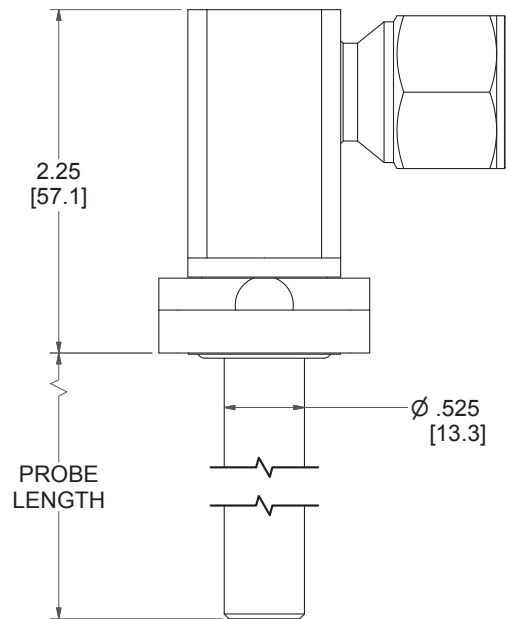

7E-23758-A4

GO™ Switch 70 Series STG

Model	2.062" probe length
Contact Form	SPST, form A, bi-color LED indication
Sensing Range	0.090" end sensing
Outlet Position	Side entry, 1/2" NPT conduit
Enclosure Material	Stainless steel, 3000 PSI
Area Classification	UL General Purpose
Wiring Option	PVC Lead Wires - 12ft
Custom Field	

PVC/PTFE LEADS — 3 WIRE
SPST FORM A

GO
SWITCH

Electrol

www.electrosupply.com
sales@electrosupply.com
1-800-663-6576