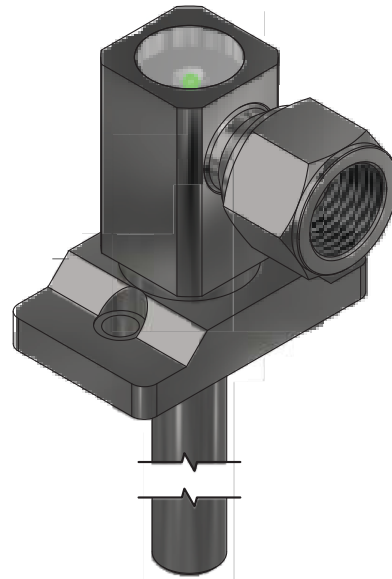

7E-23758-A4

GO™ Switch 70 Series STG

Model	2.062" probe length
Contact Form	SPST, form A, bi-color LED indication
Sensing Range	0.090" end sensing
Outlet Position	Side entry, 1/2" NPT conduit
Enclosure Material	Stainless steel, 3000 PSI
Area Classification	UL General Purpose
Wiring Option	PVC Lead Wires - 12ft
Custom Field	

PVC/PTFE LEADS — 3 WIRE
SPST FORM A

GO
SWITCH

Electrol

www.electrosupply.com
sales@electrosupply.com
1-800-663-6576