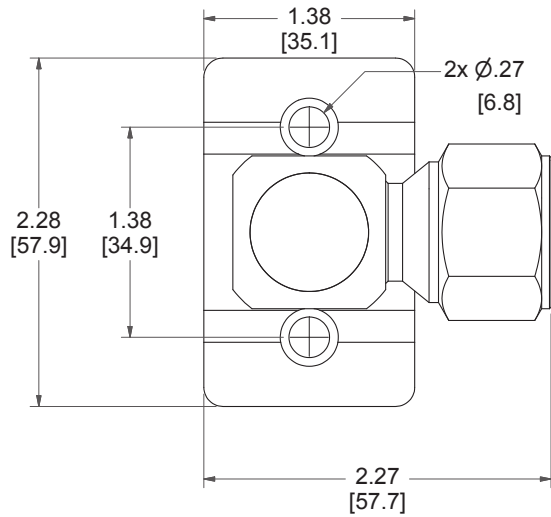

7E-23758-A4

GO™ Switch 70 Series STG

Model	2.062" probe length
Contact Form	SPST, form A, bi-color LED indication
Sensing Range	0.090" end sensing
Outlet Position	Side entry, 1/2" NPT conduit
Enclosure Material	Stainless steel, 3000 PSI
Area Classification	UL General Purpose
Wiring Option	PVC Lead Wires - 12ft
Custom Field	

PVC/PTFE LEADS — 3 WIRE
SPST FORM A

GO
SWITCH

Electrol

www.electrosupply.com
sales@electrosupply.com
1-800-663-6576