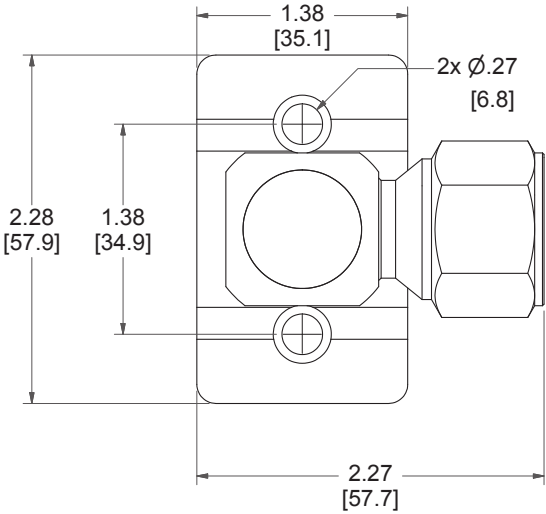

7E-23758-A2

GO™ Switch 70 Series STG

Model	2.062" probe length
Contact Form	SPST, form A, bi-color LED indication
Sensing Range	0.090" end sensing
Outlet Position	Side entry, 1/2" NPT conduit
Enclosure Material	Stainless steel, 3000 PSI
Area Classification	UL General Purpose
Wiring Option	PVC Lead Wires - 3ft
Custom Field	