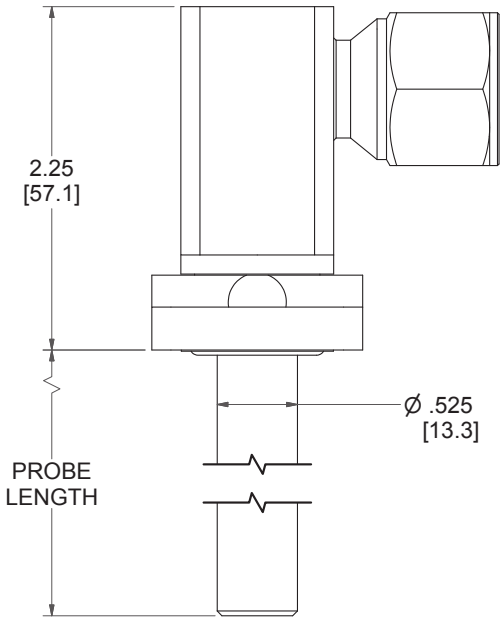

7E-23758-A2

GO™ Switch 70 Series STG

Model	2.062" probe length
Contact Form	SPST, form A, bi-color LED indication
Sensing Range	0.090" end sensing
Outlet Position	Side entry, 1/2" NPT conduit
Enclosure Material	Stainless steel, 3000 PSI
Area Classification	UL General Purpose
Wiring Option	PVC Lead Wires - 3ft
Custom Field	