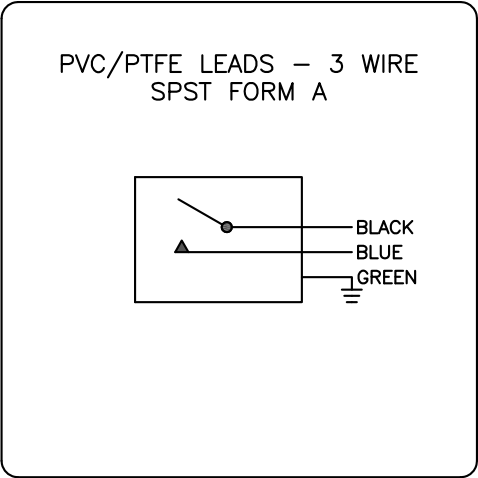

7E-23758-A2

GO™ Switch 70 Series STG

Model	2.062" probe length
Contact Form	SPST, form A, bi-color LED indication
Sensing Range	0.090" end sensing
Outlet Position	Side entry, 1/2" NPT conduit
Enclosure Material	Stainless steel, 3000 PSI
Area Classification	UL General Purpose
Wiring Option	PVC Lead Wires - 3ft
Custom Field	