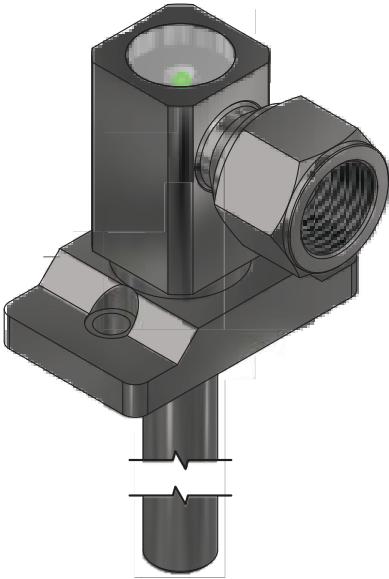

7E-23758-A2

GO™ Switch 70 Series STG

Model	2.062" probe length
Contact Form	SPST, form A, bi-color LED indication
Sensing Range	0.090" end sensing
Outlet Position	Side entry, 1/2" NPT conduit
Enclosure Material	Stainless steel, 3000 PSI
Area Classification	UL General Purpose
Wiring Option	PVC Lead Wires - 3ft
Custom Field	