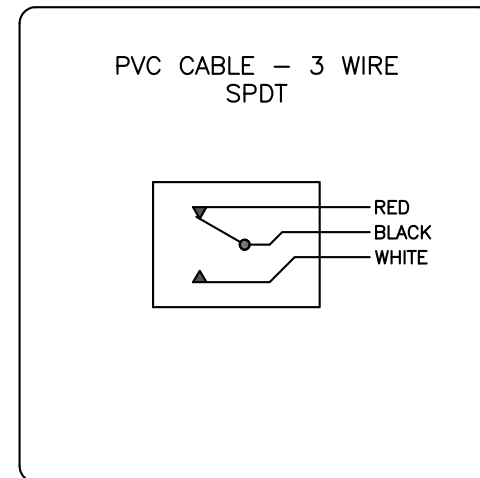

7D-43258-B4

GO™ Switch 70 Series STG

Model	1.250" probe length
Contact Form	SPDT, no indication
Sensing Range	0.090" end sensing
Outlet Position	Side entry, no conduit hub
Enclosure Material	Stainless steel, 3000 PSI
Area Classification	UL General Purpose
Wiring Option	PVC Cable - 12ft
Custom Field	