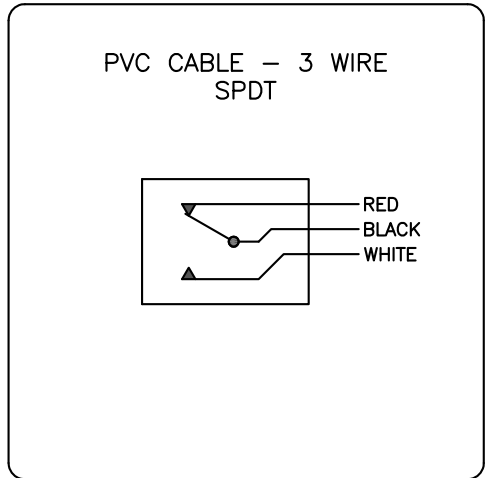

7C-43758-B4

GO™ Switch 70 Series STG

Model	1.025" probe length
Contact Form	SPDT, no indication
Sensing Range	0.090" end sensing
Outlet Position	Side entry, 1/2" NPT conduit
Enclosure Material	Stainless steel, 3000 PSI
Area Classification	UL General Purpose
Wiring Option	PVC Cable - 12ft
Custom Field	

Type 4X
 0°C ≤ Ta ≤ 40°C
 Conduit: 1/2 NPT
 0.5A @ 125VDC
 RATED 3,000 PSI
 PROBE 1.025" (26.03mm)

Electrol www.electrosupply.com
sales@electrosupply.com
 1-800-663-6576