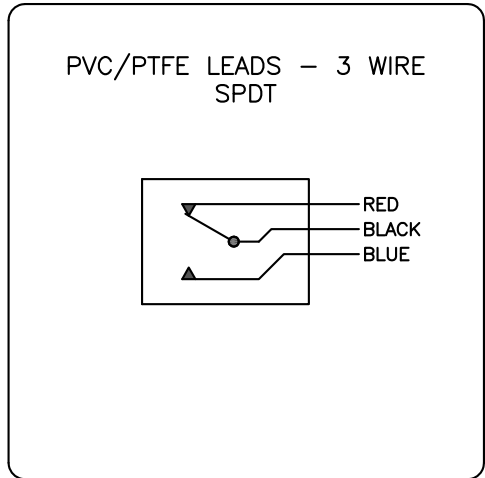

7C-43758-A4

GO™ Switch 70 Series STG

Model	1.025" probe length
Contact Form	SPDT, no indication
Sensing Range	0.090" end sensing
Outlet Position	Side entry, 1/2" NPT conduit
Enclosure Material	Stainless steel, 3000 PSI
Area Classification	UL General Purpose
Wiring Option	PVC Lead Wires - 12ft
Custom Field	