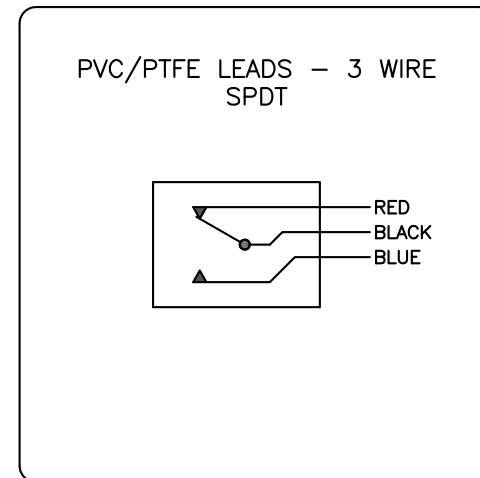

7C-43258-A2

GO™ Switch 70 Series STG

Model	1.025" probe length
Contact Form	SPDT, no indication
Sensing Range	0.090" end sensing
Outlet Position	Side entry, no conduit hub
Enclosure Material	Stainless steel, 3000 PSI
Area Classification	UL General Purpose
Wiring Option	PVC Lead Wires - 3ft
Custom Field	