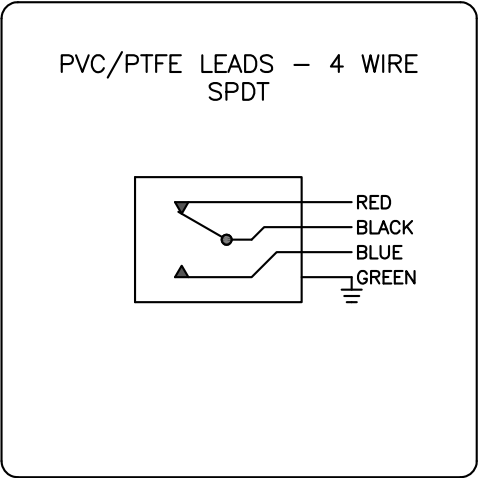

76-13567-A2

GO™ Switch 70 Series Straight

Model	76 Model
Contact Form	SPDT
Sensing Range	0.100" end sensing
Outlet Position	Bottom of enclosure
Enclosure Material	316L SS, 2000 PSI
Area Classification	cUL General Purpose
Wiring Option	PVC leads, 3ft
Regional Certification	No Regional Certification
Custom Field	