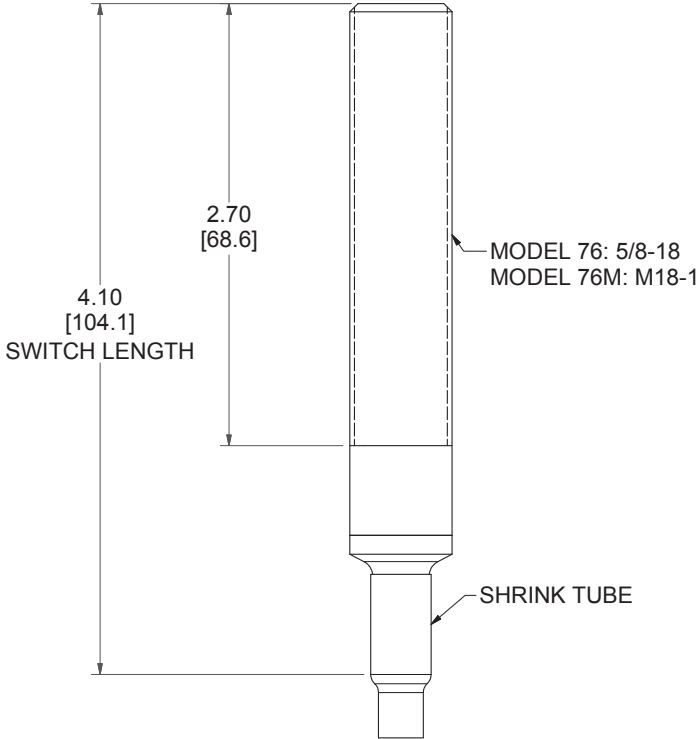

76-13567-A2

GO™ Switch 70 Series Straight

Model	76 Model
Contact Form	SPDT
Sensing Range	0.100" end sensing
Outlet Position	Bottom of enclosure
Enclosure Material	316L SS, 2000 PSI
Area Classification	cUL General Purpose
Wiring Option	PVC leads, 3ft
Regional Certification	No Regional Certification
Custom Field	