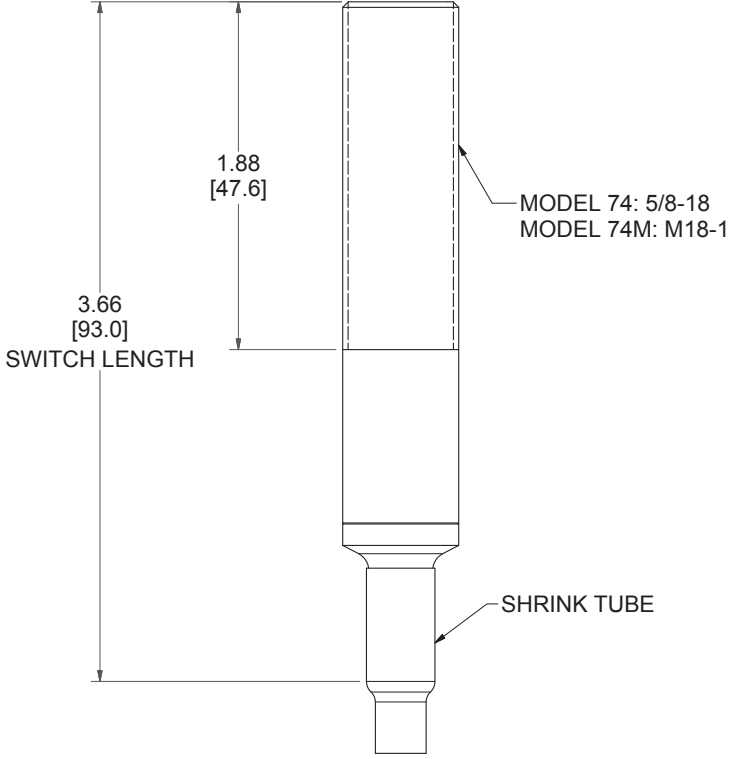

74-13568-B4

GO™ Switch 70 Series Straight

Model	74 Model
Contact Form	SPDT
Sensing Range	0.100" end sensing
Outlet Position	Bottom of enclosure
Enclosure Material	316L SS, 2000 PSI
Area Classification	UL General Purpose
Wiring Option	PVC cable, 12ft
Regional Certification	No Regional Certification
Custom Field	