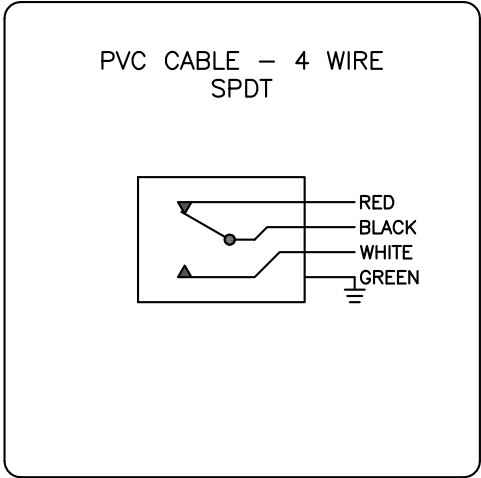

74-13568-B4

GO™ Switch 70 Series Straight

Model	74 Model
Contact Form	SPDT
Sensing Range	0.100" end sensing
Outlet Position	Bottom of enclosure
Enclosure Material	316L SS, 2000 PSI
Area Classification	UL General Purpose
Wiring Option	PVC cable, 12ft
Regional Certification	No Regional Certification
Custom Field	