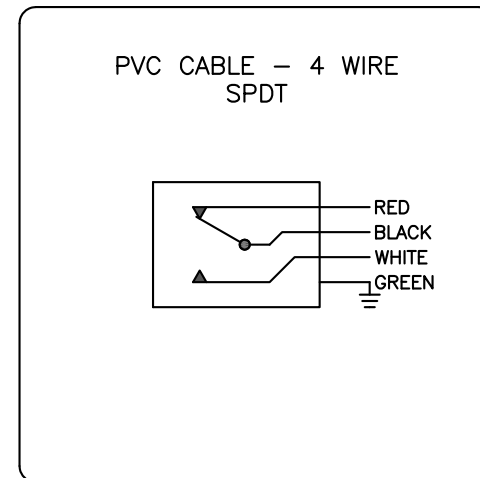

72-16568-B3

GO™ Switch 70 Series Straight

Model	72 Model
Contact Form	SPDT
Sensing Range	0.040" end sensing
Outlet Position	Bottom of enclosure
Enclosure Material	316L SS, 2000 PSI
Area Classification	UL General Purpose
Wiring Option	PVC cable, 6ft
Regional Certification	No Regional Certification
Custom Field	