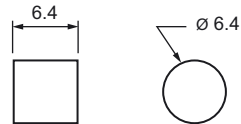

**Model Number**

51FY7

**Features**

- Magnet Actuator

**Dimensions****Technical Data****Nominal ratings**

Indication of the switching state NO

**Ambient conditions**

Ambient temperature ... 150 °C ( ... 302 °F) max