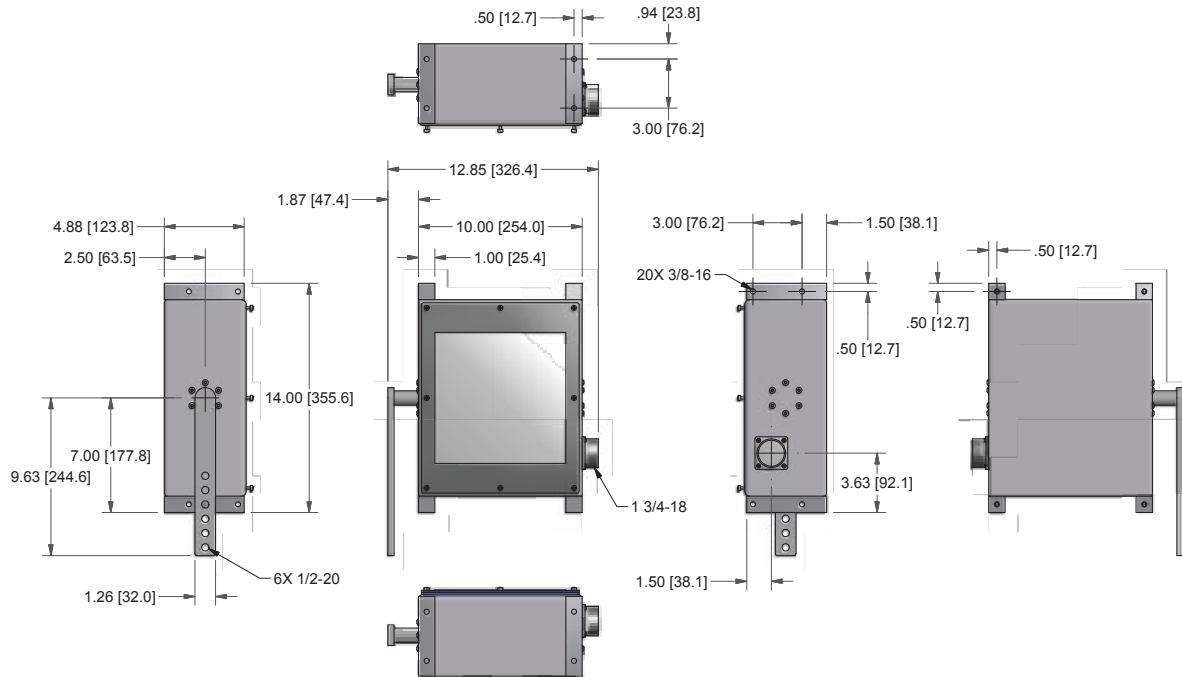

48-10000-000

Turbine Trip Switch System

Model 48 Model
 GO Switches 10 GO Switch
 Wiring Option Male/female QDC, 1.25" flex conduit

WIRE	N/C	N/O	COM
SWITCH#	RED	BLUE	BLACK
1	A	B	C
2	D	E	F
3	G	L	M
4	K	H	J
5	N	T	U
6	S	P	R
7	V	W	a
8	Y	Z	X
9	b	c	g
10	e	f	d