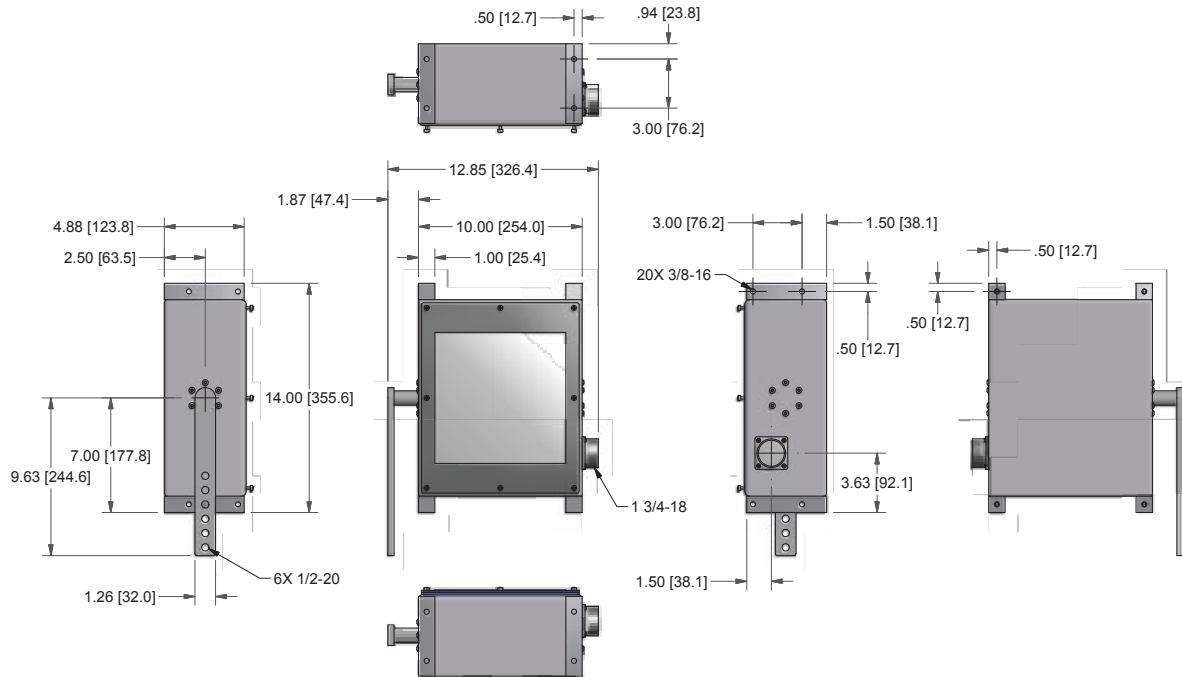

48-08000-006

Turbine Trip Switch System

Model 48 Model
 GO Switches 8 GO Switch
 Wiring Option Male/45° female QDC, 1.25" flex conduit

WIRE	N/C	N/O	COM
SWITCH#	RED	BLUE	BLACK
1	A	B	C
2	D	E	F
3	G	L	M
4	K	H	J
5	N	T	U
6	S	P	R
7	V	W	a
8	Y	Z	X
9	b	c	g
10	e	f	d