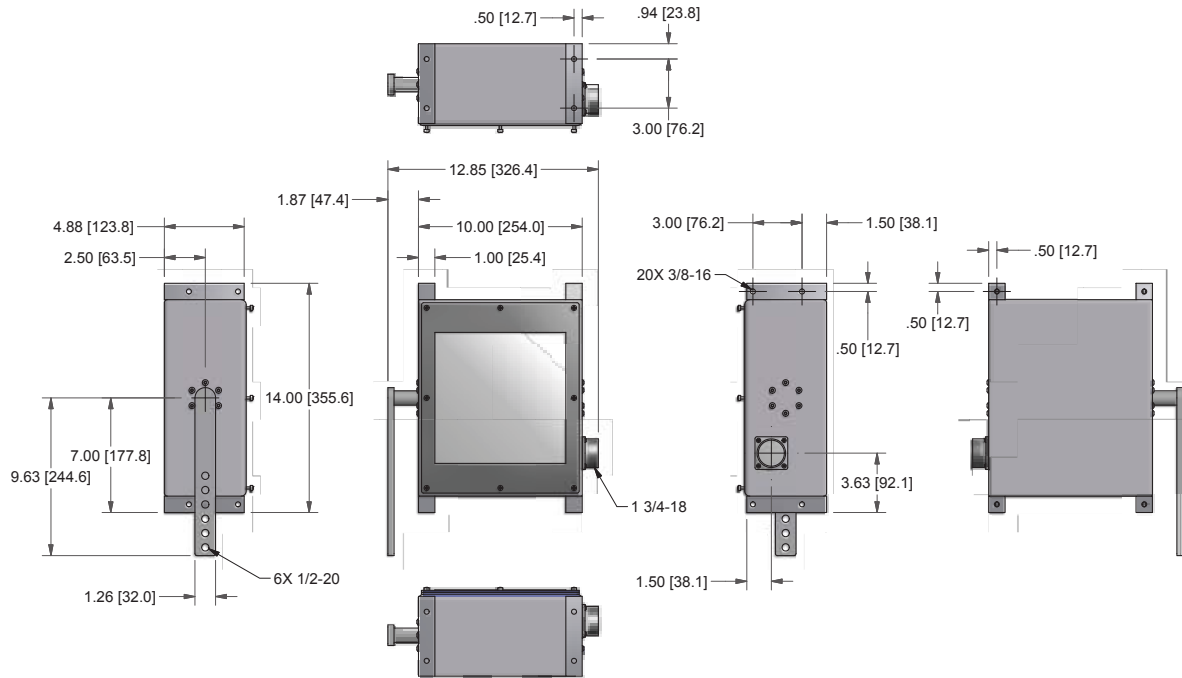

48-04000-002

Turbine Trip Switch System

Model 48 Model
 GO Switches 4 GO Switch
 Wiring Option Male/female QDC, 50ft cable

WIRE	N/C	N/O	COM
SWITCH#	RED	BLUE	BLACK
1	A	B	C
2	D	E	F
3	G	L	M
4	K	H	J
5	N	T	U
6	S	P	R
7	V	W	a
8	Y	Z	X
9	b	c	g
10	e	f	d