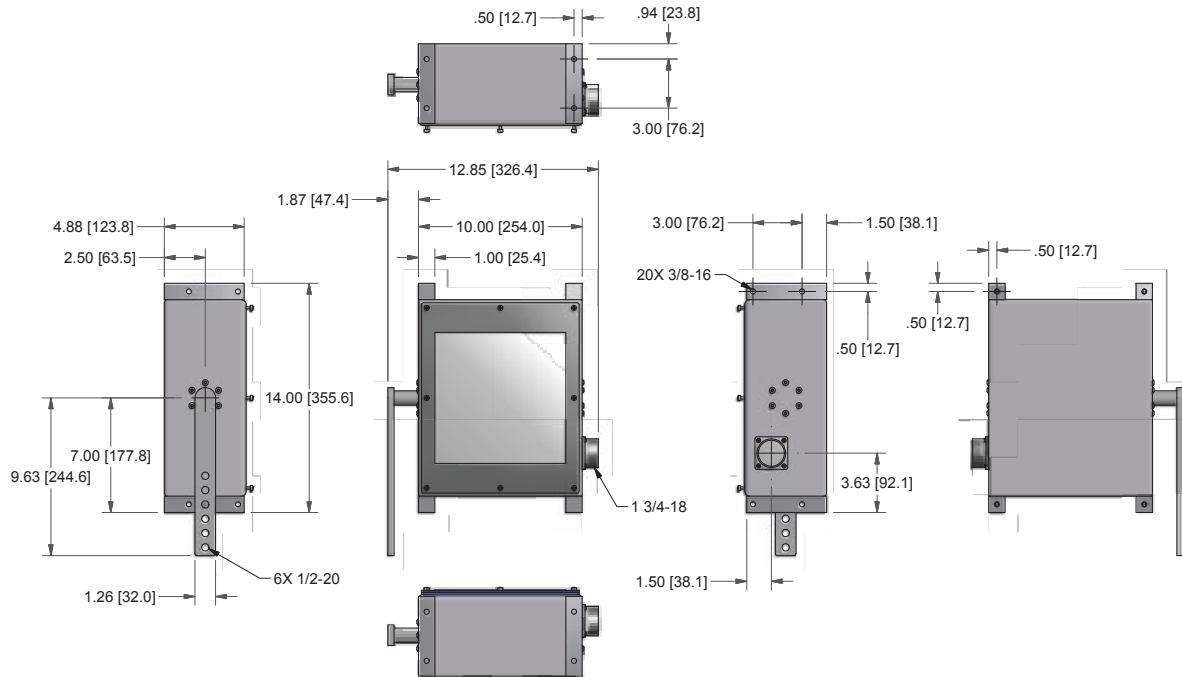

48-03000-004

Turbine Trip Switch System

Model 48 Model
 GO Switches 3 GO Switch
 Wiring Option Male/90° female QDC, 25ft cable

WIRE	N/C	N/O	COM
SWITCH#	RED	BLUE	BLACK
1	A	B	C
2	D	E	F
3	G	L	M
4	K	H	J
5	N	T	U
6	S	P	R
7	V	W	a
8	Y	Z	X
9	b	c	g
10	e	f	d