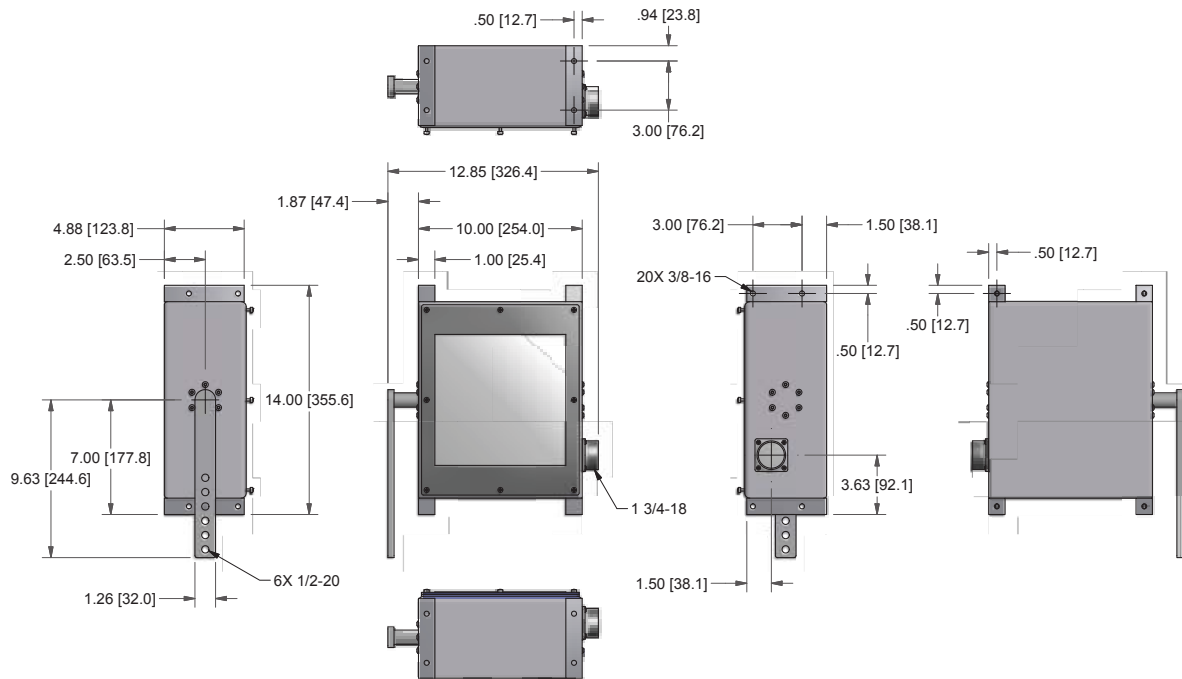

### Turbine Trip Switch System

Model 48 Model  
 GO Switches 3 GO Switch  
 Wiring Option Male/90° female QDC, 1.25" flex conduit

WIRE	N/C	N/O	COM
SWITCH#	RED	BLUE	BLACK
1	A	B	C
2	D	E	F
3	G	L	M
4	K	H	J
5	N	T	U
6	S	P	R
7	V	W	a
8	Y	Z	X
9	b	c	g
10	e	f	d